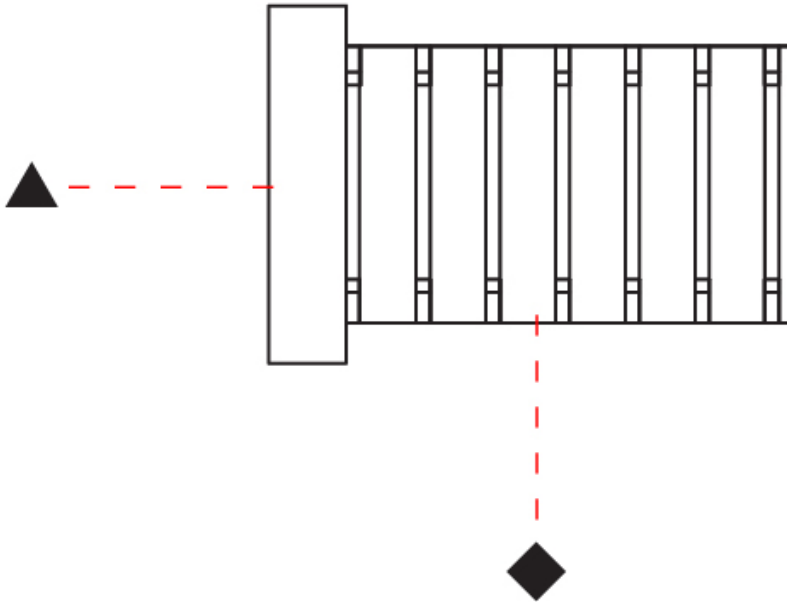

D53031-

PROJECT

TYPE

SPECIFIER

QUANTITY

DATE

D