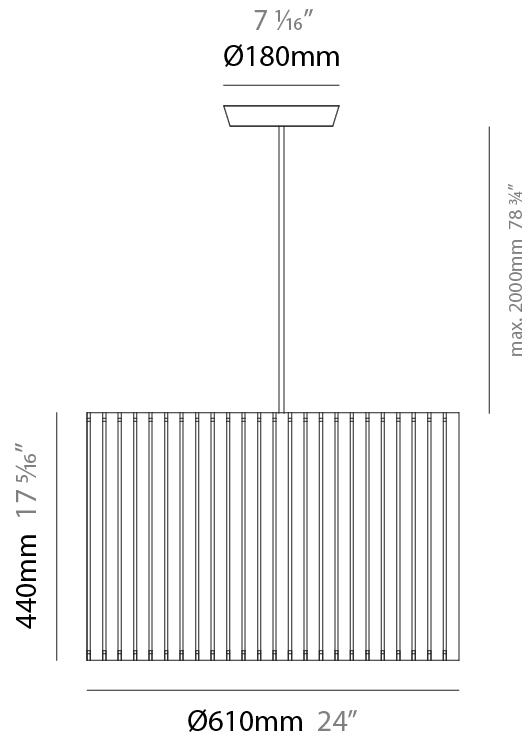

PROJECT	
TYPE	
SPECIFIER	
QUANTITY	
DATE	

LUZ OCULTA WOOD SUSPENSION

D51037- -
base number   Finish Options   Finish Options

1. To build a product code in our configurator select the specify button on the base model # product page
2. To build a manual product code on this datasheet choose from the options listed below in blue font and add the suffix to the base model #

GENERAL

Series: Luz Oculta
Subseries: Luz Oculta Wood
Brand: Fambuena
Division: Design
Mounting Type: Suspension
Mounting Location: Ceiling
Subcategory: Pendant

PHYSICAL

Shape: Rectangle
Diameter (mm): 610
Diameter (in): 24
Height (mm): 440
Height (in): 17 ⁵/₁₆"
Light Distribution: Direct / Indirect
Fixture Finish: DOW / NAT
Holder Finish: BRA / BRZ
Fixture Material: Metal / Wood
Cable Details: Cable length 2000mm / 79"

ELECTRICAL

Number of Lamps: 1
Lamp Type: LED Retrofit
Lamp Shape: A19
Bulb Included: Bulb Not Included
Max. Wattage Per Lamp (W): 12
Lamp Base: E26
Input Voltage (V): 120
Upon Request: 277Vac / GU24

LED

OPTICAL

RATINGS AND CERTIFICATIONS

Certified By: Certified for North American Standards
IP rating: IP20