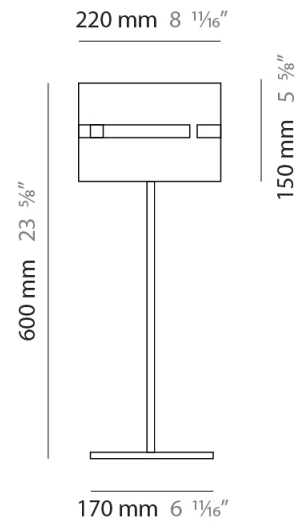

PROJECT
TYPE
SPECIFIER
QUANTITY
DATE

LUZ OCULTA METAL PORTABLE

D54025-

base number   Finish
Options

1. To build a product code in our configurator select the specify button on the base model # product page
2. To build a manual product code on this datasheet choose from the options listed below in blue font and add the suffix to the base model #

GENERAL

Series: Luz Oculata
Subseries: Luz Oculata Metal
Brand: Fambuena
Division: Design
Mounting Type: Portable
Mounting Location: Table
Subcategory: Table

PHYSICAL

Shape: Cylinder
Diameter (mm): 220
Diameter (in): 8 ¹¹/₁₆
Height (mm): 600
Height (in): 23 ⁵/₈
Light Distribution: Direct / Indirect
Fixture Finish: [BRA](#) / [BRZ](#) / [ABR](#)
Fixture Material: Metal
Upon Request: Bolt Down

ELECTRICAL

Number of Lamps: 1
Lamp Type: LED Retrofit
Lamp Shape: B10
Bulb Included: Bulb Not Included
Max. Wattage Per Lamp (W): 4
Lamp Base: E12
Input Voltage (V): 120

LED

OPTICAL

RATINGS AND CERTIFICATIONS

Certified By: Certified for North American Standards
IP rating: IP20