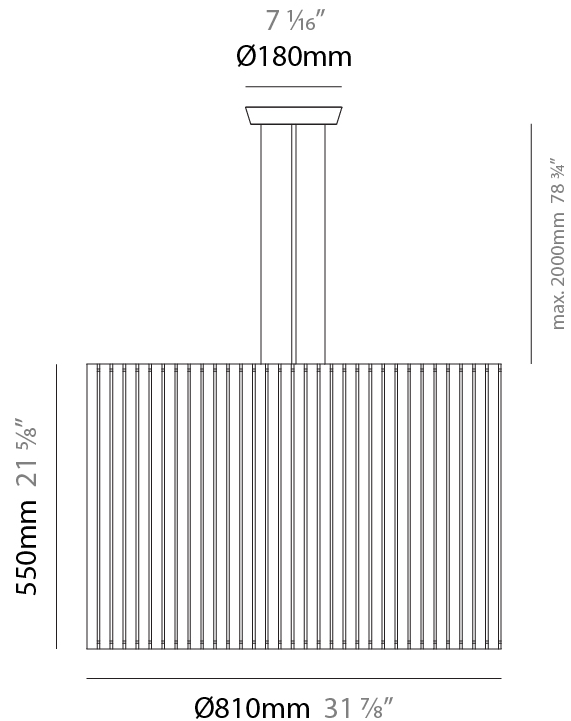

PROJECT	_____
TYPE	_____
SPECIFIER	_____
QUANTITY	_____
DATE	_____

LUZ OCULTA WOOD SUSPENSION

D51035- _____ - _____
base number   Finish   Finish
                         Options   Options

1. To build a product code in our configurator select the specify button on the base model # product page
2. To build a manual product code on this datasheet choose from the options listed below in blue font and add the suffix to the base model #

GENERAL

Series: Luz Oculta
Subseries: Luz Oculta Wood
Brand: Fambuena
Division: Design
Mounting Type: Suspension
Mounting Location: Ceiling
Subcategory: Pendant

PHYSICAL

Shape: Rectangle
Diameter (mm): 810
Diameter (in): 31 7/8
Height (mm): 550
Height (in): 21 5/8
Light Distribution: Direct / Indirect
Fixture Finish: [DOW](#) / [NAT](#)
Holder Finish: [BRA](#) / [BRZ](#)
Fixture Material: Metal / Wood
Cable Details: Cable length 2000mm / 79"

ELECTRICAL

Number of Lamps: 3
Lamp Type: LED Retrofit
Lamp Shape: A19
Bulb Included: Bulb Not Included
Total Output Wattage (W): 36
Max. Wattage Per Lamp (W): 12
Lamp Base: E26
Input Voltage (V): 120
Upon Request: 277Vac / GU24

LED

OPTICAL

RATINGS AND CERTIFICATIONS

Certified By: Certified for North American Standards
IP rating: IP20