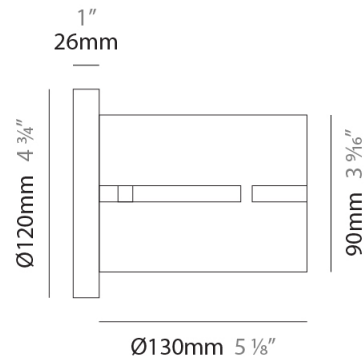

PROJECT	
TYPE	
SPECIFIER	
QUANTITY	
DATE	

LUZ OCULTA METAL SURFACE

D53027-

base number   Finish
Options

1. To build a product code in our configurator select the specify button on the base model # product page
2. To build a manual product code on this datasheet choose from the options listed below in blue font and add the suffix to the base model #

GENERAL

Series: Luz Oculta
Subseries: Luz Oculta Metal
Brand: Fambuena
Division: Design
Mounting Type: Surface
Mounting Location: Wall
Subcategory: Ambient

PHYSICAL

Shape: Cylinder
Diameter (mm): 130
Diameter (in): 5 1/8
Height (mm): 120
Depth (mm): 156
Height (in): 4 3/4
Depth (in): 6 1/8
Light Distribution: Direct / Indirect
Fixture Finish: [BRA](#) / [BRZ](#) / [ABR](#)
Fixture Material: Metal

ELECTRICAL

Number of Lamps: 1
Lamp Type: LED Retrofit
Lamp Shape: T4
Bulb Included: Bulb Not Included
Max. Wattage Per Lamp (W): 5
Lamp Base: G9
Input Voltage (V): 120

LED

OPTICAL

RATINGS AND CERTIFICATIONS

Certified By: Certified for North American Standards
IP rating: IP20