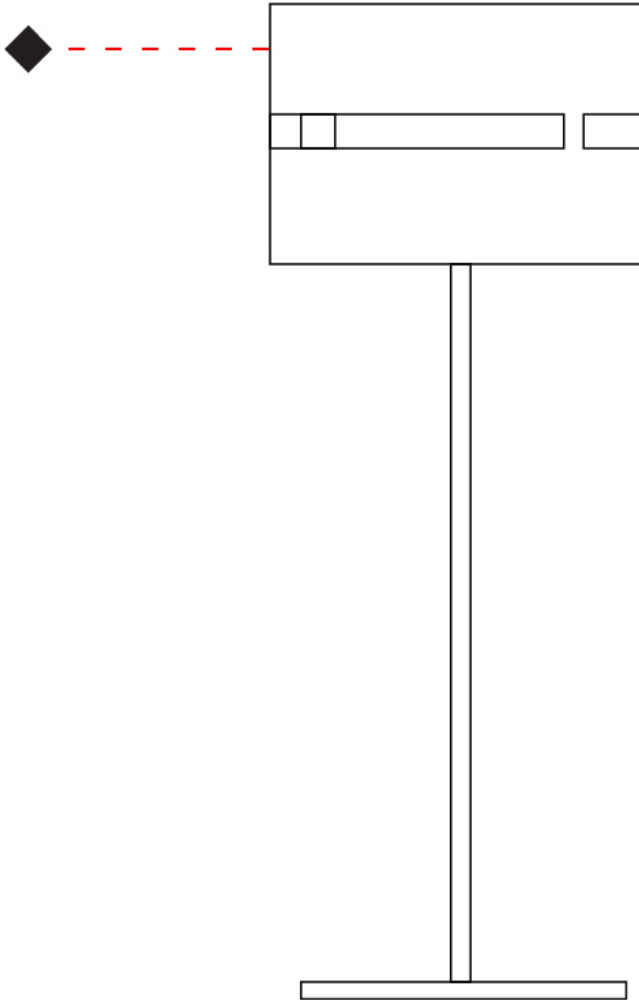

LUZ OCULTA METAL PORTABLE

D54022-

PROJECT

TYPE

SPECIFIER

QUANTITY

DATE

D