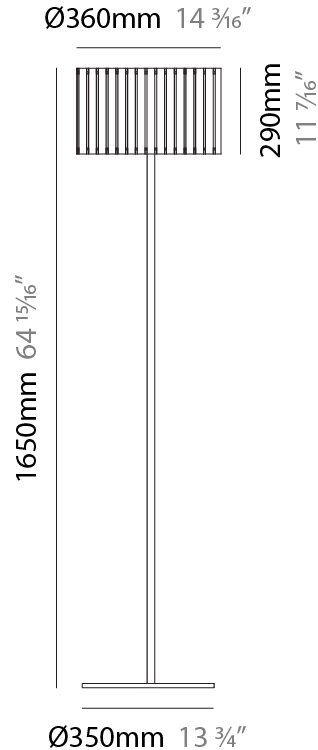

PROJECT	
TYPE	
SPECIFIER	
QUANTITY	
DATE	

LUZ OCULTA WOOD PORTABLE

D54030- -

base number	Finish Options	Finish Options

1. To build a product code in our configurator select the specify button on the base model # product page
2. To build a manual product code on this datasheet choose from the options listed below in blue font and add the suffix to the base model #

GENERAL

Series: Luz Oculta
Subseries: Luz Oculta Wood
Brand: Fambuena
Division: Design
Mounting Type: Portable
Mounting Location: Floor
Subcategory: Floor

PHYSICAL

Shape: Cylinder
Diameter (mm): 360
Diameter (in): 14 ³/₁₆
Height (mm): 1650
Height (in): 64 ¹⁵/₁₆
Light Distribution: Direct / Indirect
Fixture Finish: [DOW / NAT](#)
Holder Finish: BRA / BRZ
Fixture Material: Metal / Wood
Upon Request: Bolt Down

ELECTRICAL

Number of Lamps: 1
Lamp Type: LED Retrofit
Lamp Shape: A19
Bulb Included: Bulb Not Included
Max. Wattage Per Lamp (W): 7
Lamp Base: E26
Input Voltage (V): 120
Upon Request: 277Vac / GU24

LED

OPTICAL

RATINGS AND CERTIFICATIONS

Certified By: Certified for North American Standards
IP rating: IP20