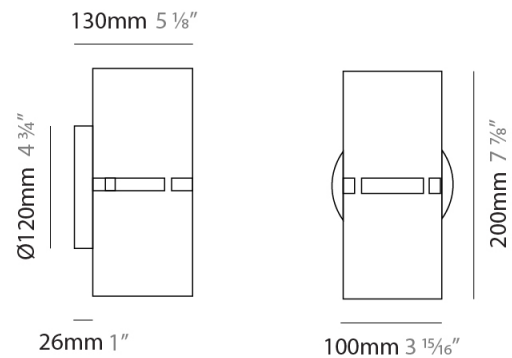

PROJECT
TYPE
SPECIFIER
QUANTITY
DATE

LUZ OCULTA METAL SURFACE

D53028-

base number   Finish
Options

1. To build a product code in our configurator select the specify button on the base model # product page
2. To build a manual product code on this datasheet choose from the options listed below in blue font and add the suffix to the base model #

GENERAL

Series: Luz Oculta
Subseries: Luz Oculta Metal
Brand: Fambuena
Division: Design
Mounting Type: Surface
Mounting Location: Wall
Subcategory: Ambient

PHYSICAL

Shape: Cylinder
Diameter (mm): 100
Diameter (in): 3 ¹⁵/₁₆
Height (mm): 200
Height (in): 7 ⁷/₈
Extension (mm): 120
Extension (in): 4 ³/₄
Light Distribution: Direct / Indirect
Fixture Finish: [BRA](#) / [BRZ](#) / [ABR](#)
Fixture Material: Metal

ELECTRICAL

Number of Lamps: 1
Lamp Type: LED Retrofit
Lamp Shape: T4
Bulb Included: Bulb Not Included
Max. Wattage Per Lamp (W): 5
Lamp Base: G9
Input Voltage (V): 120

LED

OPTICAL

RATINGS AND CERTIFICATIONS

Certified By: Certified for North American Standards
IP rating: IP20