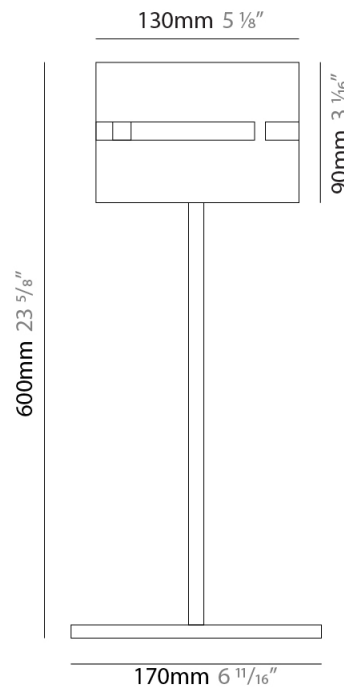

LUZ OCULTA METAL PORTABLE

D54026-

base number   Finish
Options

1. To build a product code in our configurator select the specify button on the base model # product page
2. To build a manual product code on this datasheet choose from the options listed below in blue font and add the suffix to the base model #

GENERAL

Series: Luz Oculta
Subseries: Luz Oculta Metal
Brand: Fambuena
Division: Design
Mounting Type: Portable
Mounting Location: Table
Subcategory: Table

PHYSICAL

Shape: Cylinder
Diameter (mm): 120
Diameter (in): 4 ¾
Height (mm): 500
Height (in): 19 11/16
Light Distribution: Direct / Indirect
Fixture Finish: [BRA](#) / [BRZ](#) / [ABR](#)
Fixture Material: Metal
Upon Request: Bolt Down

ELECTRICAL

Number of Lamps: 1
Lamp Type: LED Retrofit
Lamp Shape: T4
Bulb Included: Bulb Not Included
Max. Wattage Per Lamp (W): 5
Lamp Base: G9
Input Voltage (V): 120

LED

OPTICAL

RATINGS AND CERTIFICATIONS

Certified By: Certified for North American Standards
IP rating: IP20

PROJECT _____
TYPE _____
SPECIFIER _____
QUANTITY _____
DATE _____