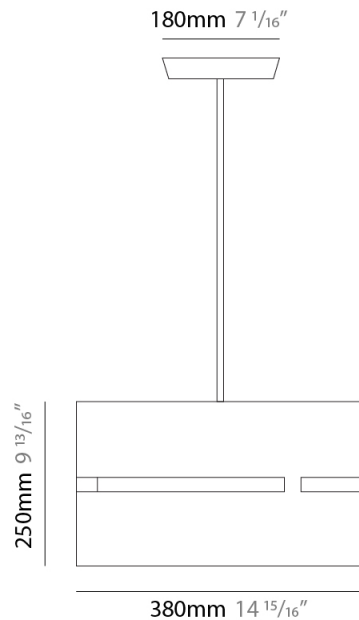

PROJECT _____
TYPE _____
SPECIFIER _____
QUANTITY _____
DATE _____

LUZ OCULTA METAL SUSPENSION

D51031-

base number _____
Finish Options _____

1. To build a product code in our configurator select the specify button on the base model # product page
2. To build a manual product code on this datasheet choose from the options listed below in blue font and add the suffix to the base model #

GENERAL

Series: Luz Oculta _____
Subseries: Luz Oculta Metal _____
Brand: Fambuena _____
Division: Design _____
Mounting Type: Suspension _____
Mounting Location: Ceiling _____
Subcategory: Pendant _____

PHYSICAL

Shape: Rectangle _____
Diameter (mm): 380 _____
Diameter (in): 14 ¹⁵/₁₆ _____
Height (mm): 250 _____
Height (in): 10 _____
Light Distribution: Direct / Indirect _____
Fixture Finish: [BRA](#) / [BRZ](#) / [ABR](#) _____
Fixture Material: Metal _____
Cable Details: Cable length 2000mm / 79" _____

ELECTRICAL

Number of Lamps: 1 _____
Lamp Type: LED Retrofit _____
Lamp Shape: A19 _____
Bulb Included: Bulb Not Included _____
Max. Wattage Per Lamp (W): 8 _____
Lamp Base: E26 _____
Input Voltage (V): 120 _____
Upon Request: 277Vac / GU24 _____

LED

OPTICAL

RATINGS AND CERTIFICATIONS

Certified By: Certified for North American Standards _____
IP rating: IP20 _____