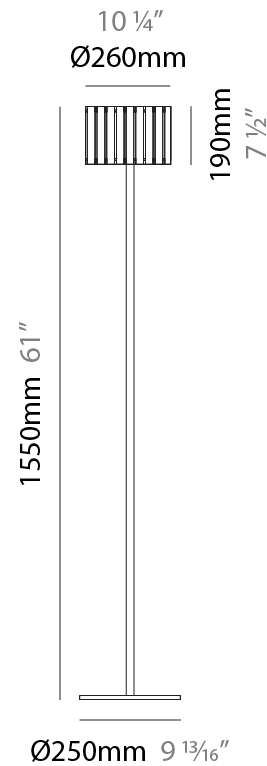

PROJECT	
TYPE	
SPECIFIER	
QUANTITY	
DATE	

LUZ OCULTA WOOD PORTABLE

D54032- -
base number   Finish Options   Finish Options

1. To build a product code in our configurator select the specify button on the base model # product page
2. To build a manual product code on this datasheet choose from the options listed below in blue font and add the suffix to the base model #

GENERAL

Series: Luz Oculta
Subseries: Luz Oculta Wood
Brand: Fambuena
Division: Design
Mounting Type: Portable
Mounting Location: Floor
Subcategory: Floor

PHYSICAL

Shape: Cylinder
Diameter (mm): 260
Diameter (in): 10 ¼
Height (mm): 1550
Height (in): 61
Light Distribution: Direct / Indirect
Fixture Finish: [DOW](#) / [NAT](#)
Holder Finish: [BRA](#) / [BRZ](#)
Fixture Material: Metal / Wood
Upon Request: Bolt Down

ELECTRICAL

Number of Lamps: 1
Lamp Type: LED Retrofit
Lamp Shape: B10
Bulb Included: Bulb Not Included
Max. Wattage Per Lamp (W): 4
Lamp Base: E12
Input Voltage (V): 120

LED

OPTICAL

RATINGS AND CERTIFICATIONS

Certified By: Certified for North American Standards
IP rating: IP20