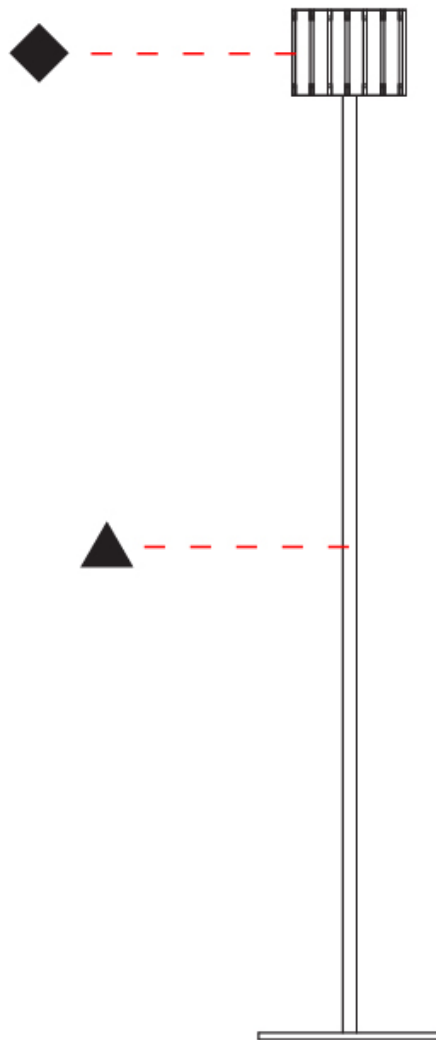

LUZ OCULTA WOOD PORTABLE

D54034-

PROJECT	_____
TYPE	_____
SPECIFIER	_____
QUANTITY	_____
DATE	_____

D