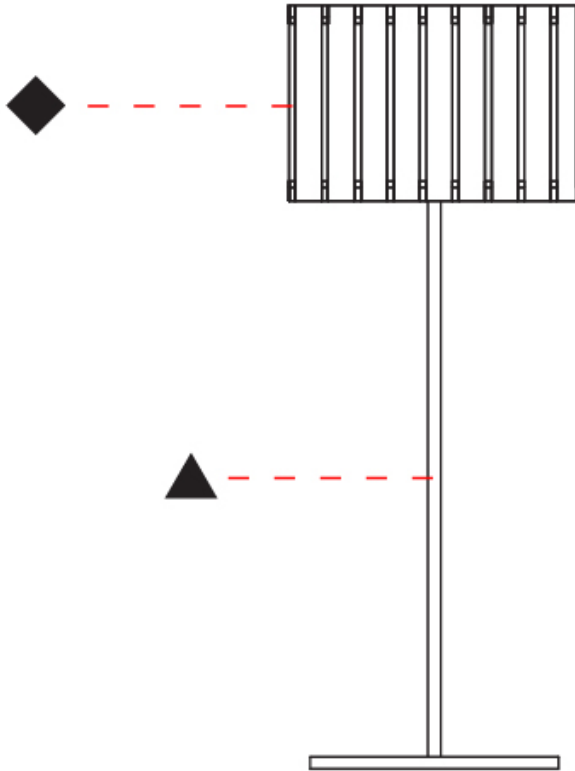

LUZ OCULTA WOOD PORTABLE

D54038-

PROJECT

TYPE

SPECIFIER

QUANTITY

DATE

D