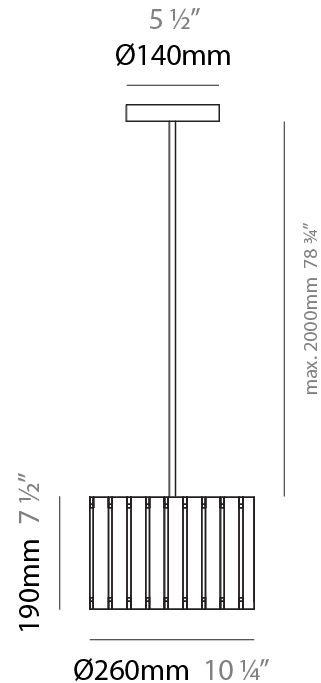

LUZ OCULTA WOOD SUSPENSION

D51041- -

base number   Finish Options   Finish Options

1. To build a product code in our configurator select the specify button on the base model # product page
2. To build a manual product code on this datasheet choose from the options listed below in blue font and add the suffix to the base model #

GENERAL

Series: Luz Oculta
Subseries: Luz Oculta Wood
Brand: Fambuena
Division: Design
Mounting Type: Suspension
Mounting Location: Ceiling
Subcategory: Pendant

PHYSICAL

Shape: Rectangle
Diameter (mm): 260
Diameter (in): 10 ¼
Height (mm): 190
Height (in): 7 ½
Light Distribution: Direct / Indirect
Fixture Finish: [DOW](#) / [NAT](#)
Holder Finish: BRA / BRZ
Fixture Material: Metal / Wood
Cable Details: Cable length 2000mm / 79"

ELECTRICAL

Number of Lamps: 1
Lamp Type: LED Retrofit
Lamp Shape: A19
Bulb Included: Bulb Not Included
Max. Wattage Per Lamp (W): 4
Lamp Base: E26
Input Voltage (V): 120
Upon Request: 277Vac / GU24

LED

OPTICAL

RATINGS AND CERTIFICATIONS

Certified By: Certified for North American Standards
IP rating: IP20

PROJECT _____
TYPE _____
SPECIFIER _____
QUANTITY _____
DATE _____