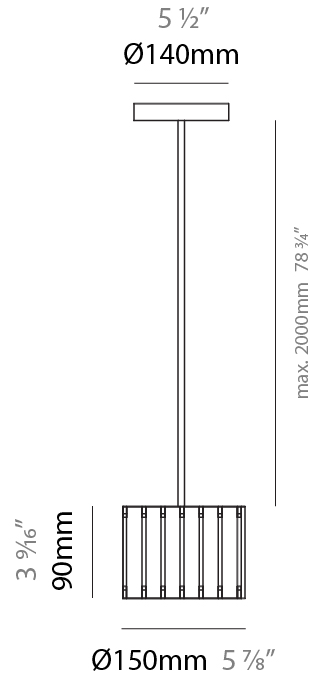

PROJECT	
TYPE	
SPECIFIER	
QUANTITY	
DATE	

LUZ OCULTA WOOD SUSPENSION

D51043- -
base number   Finish Options   Finish Options

1. To build a product code in our configurator select the specify button on the base model # product page
2. To build a manual product code on this datasheet choose from the options listed below in blue font and add the suffix to the base model #

GENERAL

Series: Luz Oculta
Subseries: Luz Oculta Wood
Brand: Fambuena
Division: Design
Mounting Type: Suspension
Mounting Location: Ceiling
Subcategory: Pendant

PHYSICAL

Shape: Rectangle
Diameter (mm): 150
Diameter (in): 5 7/8
Height (mm): 90
Height (in): 3 9/16
Light Distribution: Direct / Indirect
Fixture Finish: [DOW / NAT](#)
Holder Finish: BRA / BRZ
Fixture Material: Metal / Wood
Cable Details: Cable length 2000mm / 79"

ELECTRICAL

Number of Lamps: 1
Lamp Type: LED Retrofit
Lamp Shape: T4
Bulb Included: Bulb Not Included
Max. Wattage Per Lamp (W): 3
Lamp Base: G9
Input Voltage (V): 120

LED

OPTICAL

RATINGS AND CERTIFICATIONS

Certified By: Certified for North American Standards
IP rating: IP20