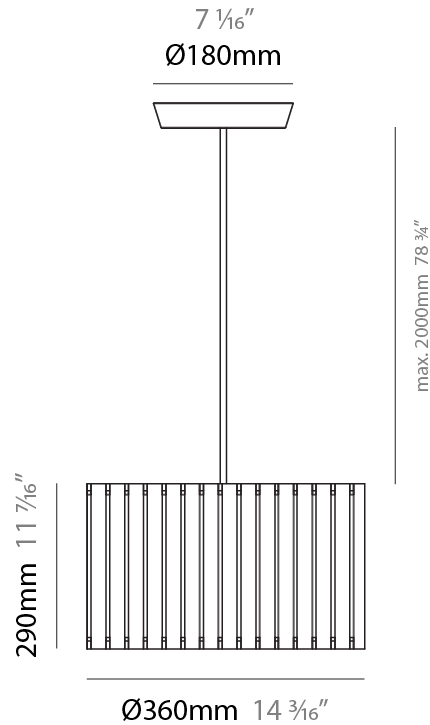

LUZ OCULTA WOOD SUSPENSION

D51039- _____ - _____
base number   Finish   Finish
                         Options   Options

1. To build a product code in our configurator select the specify button on the base model # product page
2. To build a manual product code on this datasheet choose from the options listed below in blue font and add the suffix to the base model #

GENERAL

Series: Luz Oculta
Subseries: Luz Oculta Wood
Brand: Fambuena
Division: Design
Mounting Type: Suspension
Mounting Location: Ceiling
Subcategory: Pendant

PHYSICAL

Shape: Rectangle
Diameter (mm): 360
Diameter (in): 14 ³/₁₆
Height (mm): 290
Height (in): 11 ⁷/₁₆
Light Distribution: Direct / Indirect
Fixture Finish: [DOW / NAT](#)
Holder Finish: BRA / BRZ
Fixture Material: Metal / Wood
Cable Details: Cable length 2000mm / 79"

ELECTRICAL

Number of Lamps: 1
Lamp Type: LED Retrofit
Lamp Shape: A19
Bulb Included: Bulb Not Included
Max. Wattage Per Lamp (W): 7
Lamp Base: E26
Input Voltage (V): 120
Upon Request: 277Vac / GU24

LED

OPTICAL

RATINGS AND CERTIFICATIONS

Certified By: Certified for North American Standards
IP rating: IP20