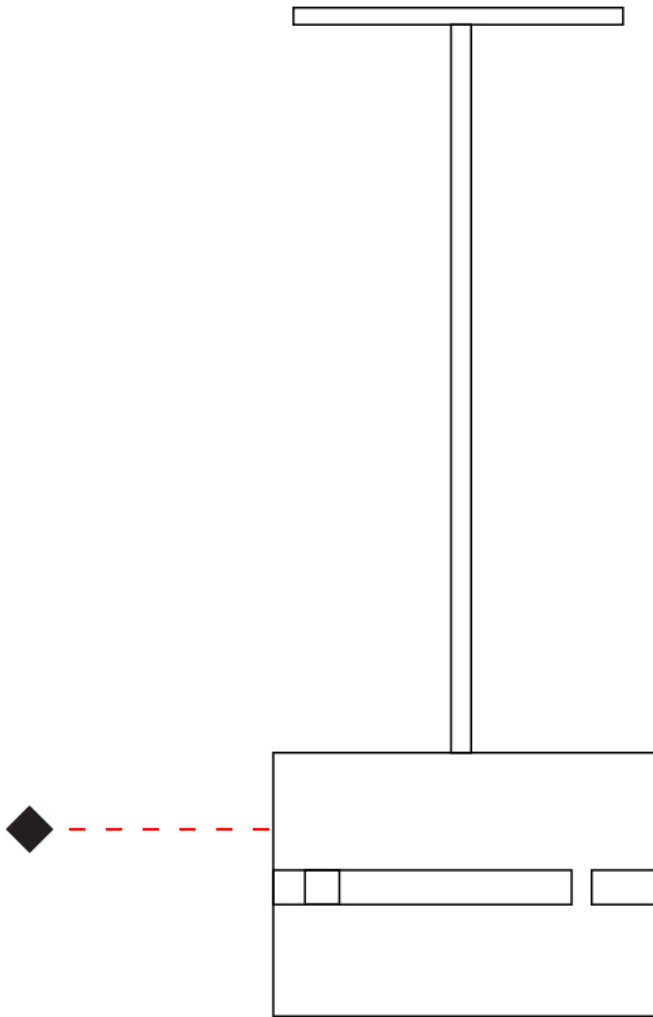

LUZ OCULTA METAL SUSPENSION

D51033-

PROJECT _____

TYPE _____

SPECIFIER _____

QUANTITY _____

DATE _____

D